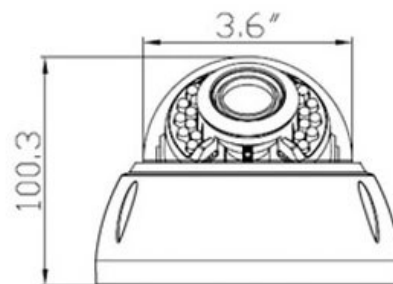

## CP- ENC-V13FL4-VM

1.3 MP HD VF IR Vandal Dome Camera - 40Mtr.

### Main Features

- 1/3" 1.3MP CMOS Image Sensor
- Max 25fps@1.3MP
- H.264 Video Compression
- DWDR, Day/Night (ICR), AWB, AGC, BLC
- 2.8~12mm Varifocal lens
- IR Range of 40 Mtrs, IP66, SD Card
- Mobile Software: RMOB
- CMS Software: RVMS

# CP- ENC-V13FL4-VM

1.3 MP HD VF IR Vandal Dome Camera - 40Mtr.

## Specification

1/3" 1.3MP CMOS  
0.01Lux@F1.2(Color)/0.001Lux@F1.2(B/W)  
Auto/Manual  
Auto/Manual  
2.8~12mm Varifocal lens  
Auto/Manual  
H.264  
Dual Stream  
1.3M(1280x960) /720P(1280x720) / D1(704x576/704x480) /CIF(352x288/352x240)  
Main Stream :1.3M/720P@25fps , Sub-Stream: D1  
1 Channel  
1 channel  
2 Channel  
1 Channel  
DWDR  
RJ-45 (10/100Base-T)  
iPhone, iPad, Android  
IR Range of 40 Mtr.  
Max 32GB  
-20°C~+65°C  
DC12V±10%, PoE  
IP66